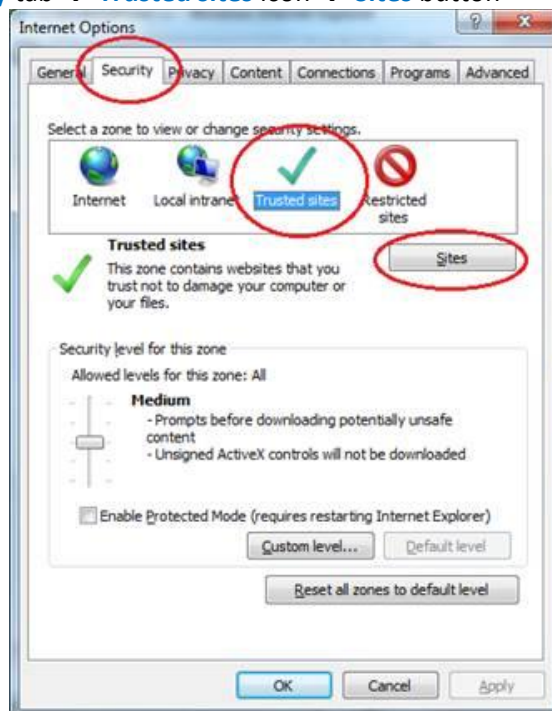

4. Untick “**Require server verification (https:) for all sites in this zone**” → Enter <http://ernd.mosti.gov.my> into textbox → **Add** button → **Close** button → **OK** button