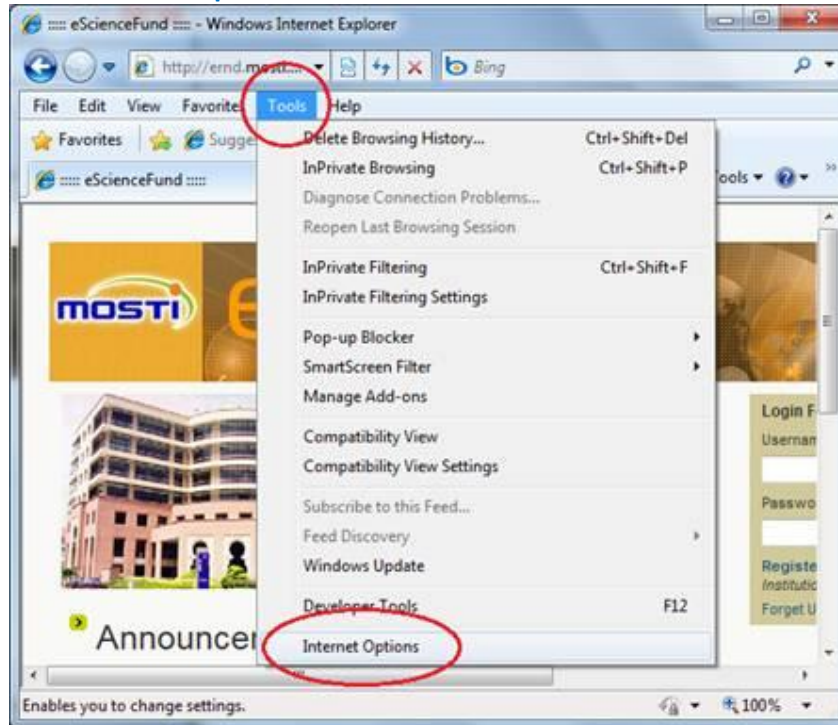

Trusted Website - eScienceFund

Below show the procedures to set eScienceFund as trusted website:

1. Launch IE8
2. **Tools** menu → **Internet Options**